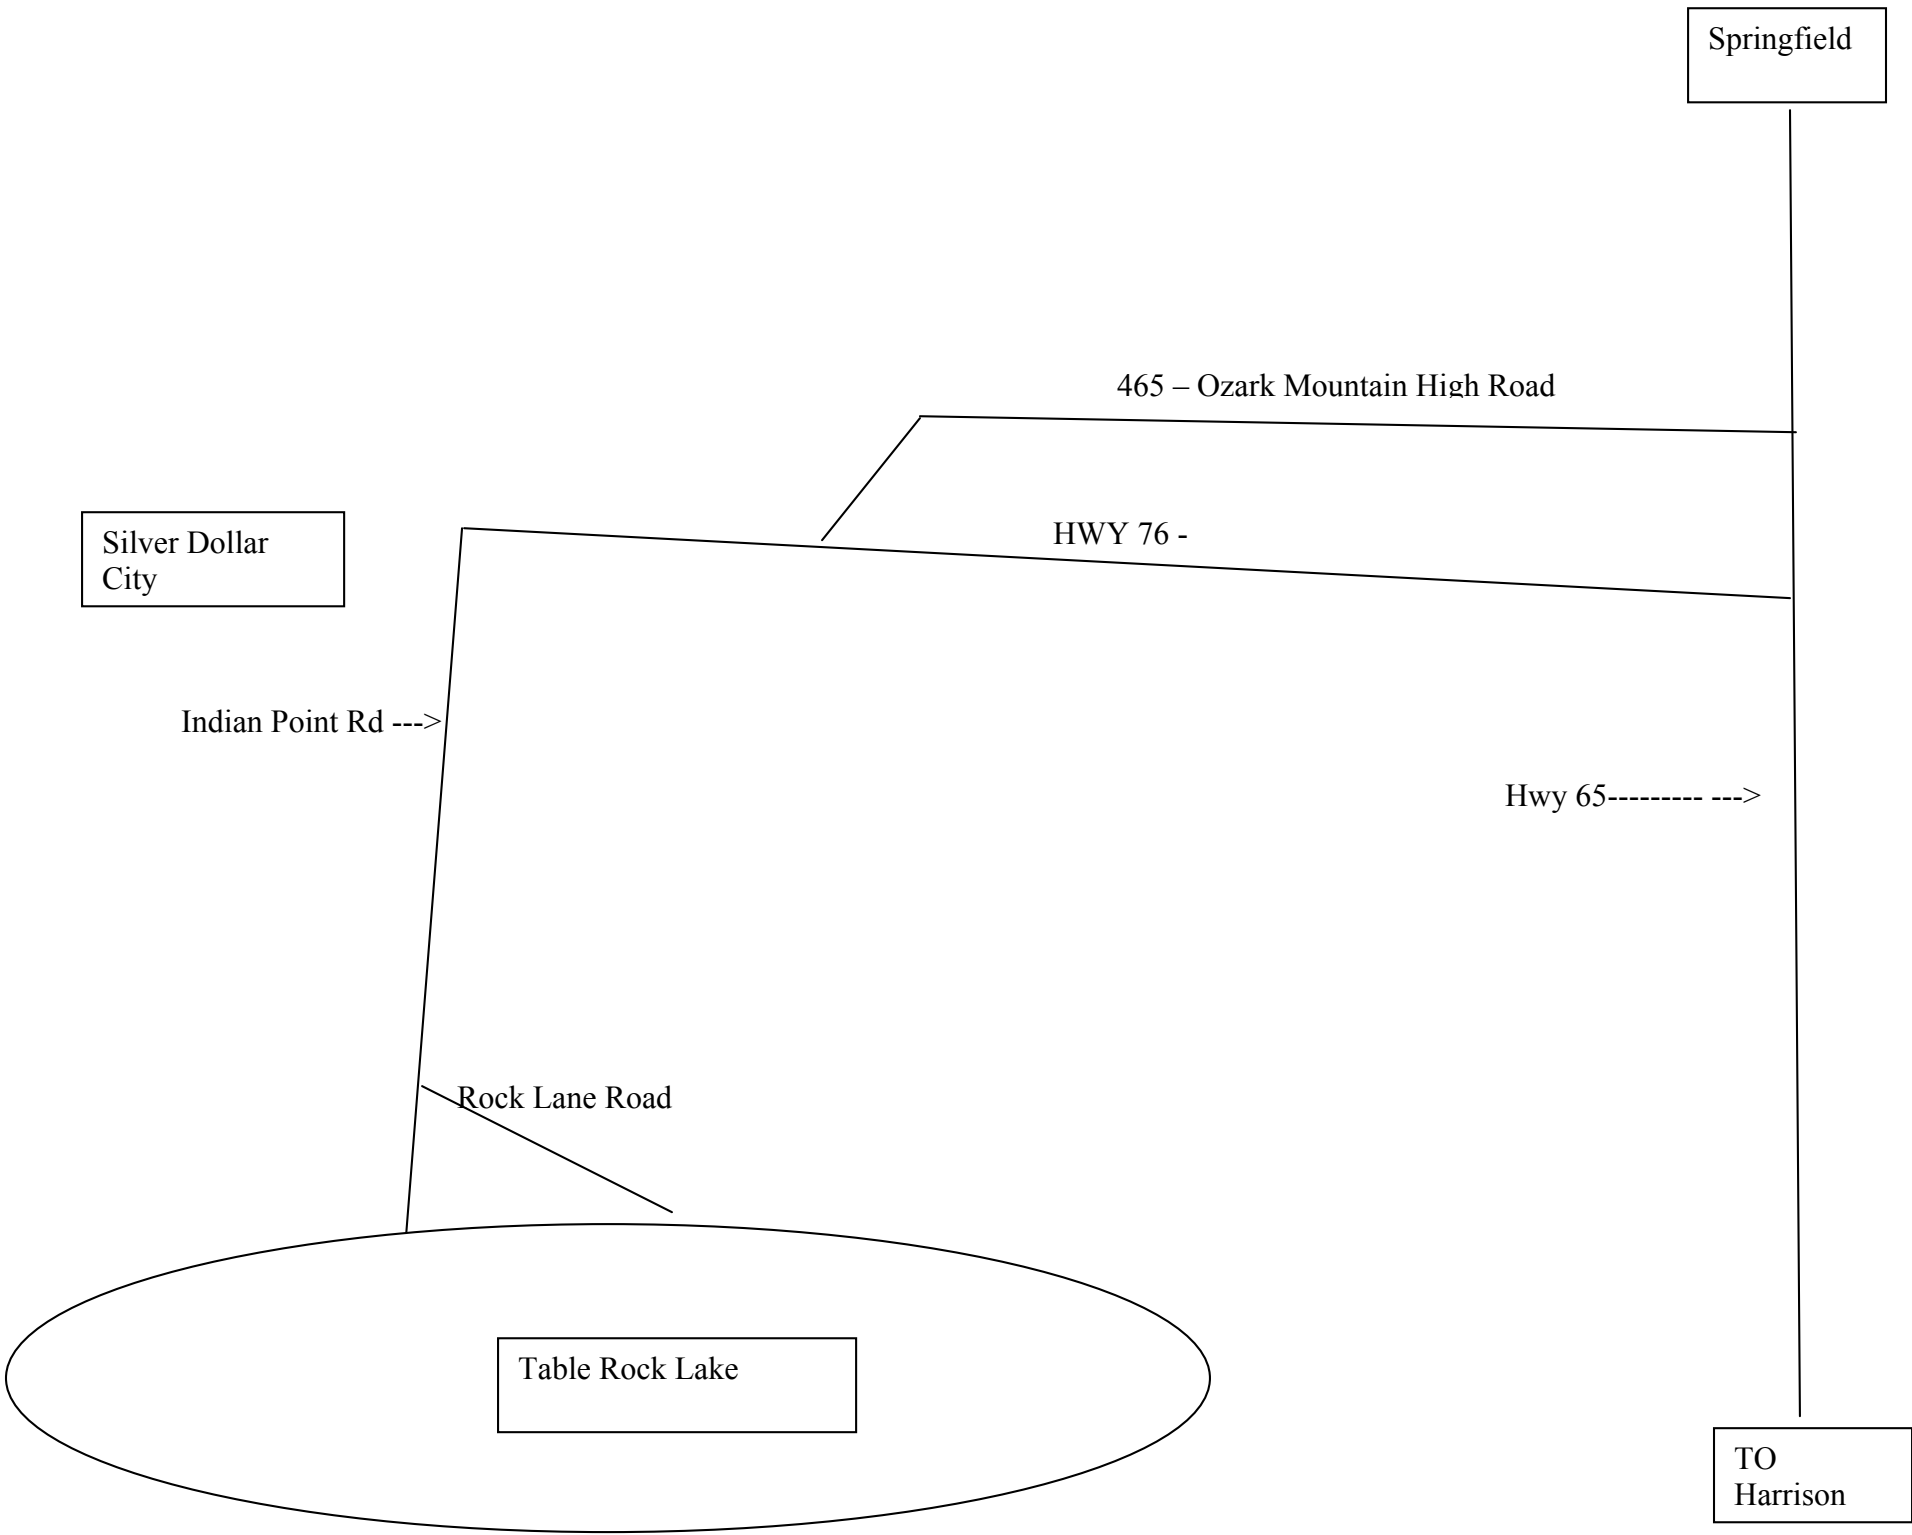

◀ Branson West
(3 Miles)

◀ Hwy. 13 &
Kimberling City

▼ Turn Here

Branson
Theatres & Attractions ▶
(4 Miles)

Table
Rock
Lake

◆◆◆◆◆
Welcome to
**Indian
Point**
Branson
Missouri
◆◆◆◆◆

**Compass
Resort
Group**

◆◆◆◆◆
611 Rock Lane Road
at Rock Lane Resort
(417) 338-0273
(Turn at the Lighthouse)

Rock Lane Resort

Home of Branson Yacht Club

Your Host on Indian Point Road
and Table Rock Lake

INDIAN POINT • 611 Rock Lane Road • Branson, MO • (417) 338-2211

TOP OF THE ROCK COMPLEX
Downstairs - Rooms 201 – 321
Upstairs - Rooms 301 – 321

Table Rock Lake

Springfield

465 - Ozark Mountain High Road

HWY 76 -

Silver Dollar City

Indian Point Rd --->

Hwy 65----->

Rock Lane Road

Table Rock Lake

TO Harrison