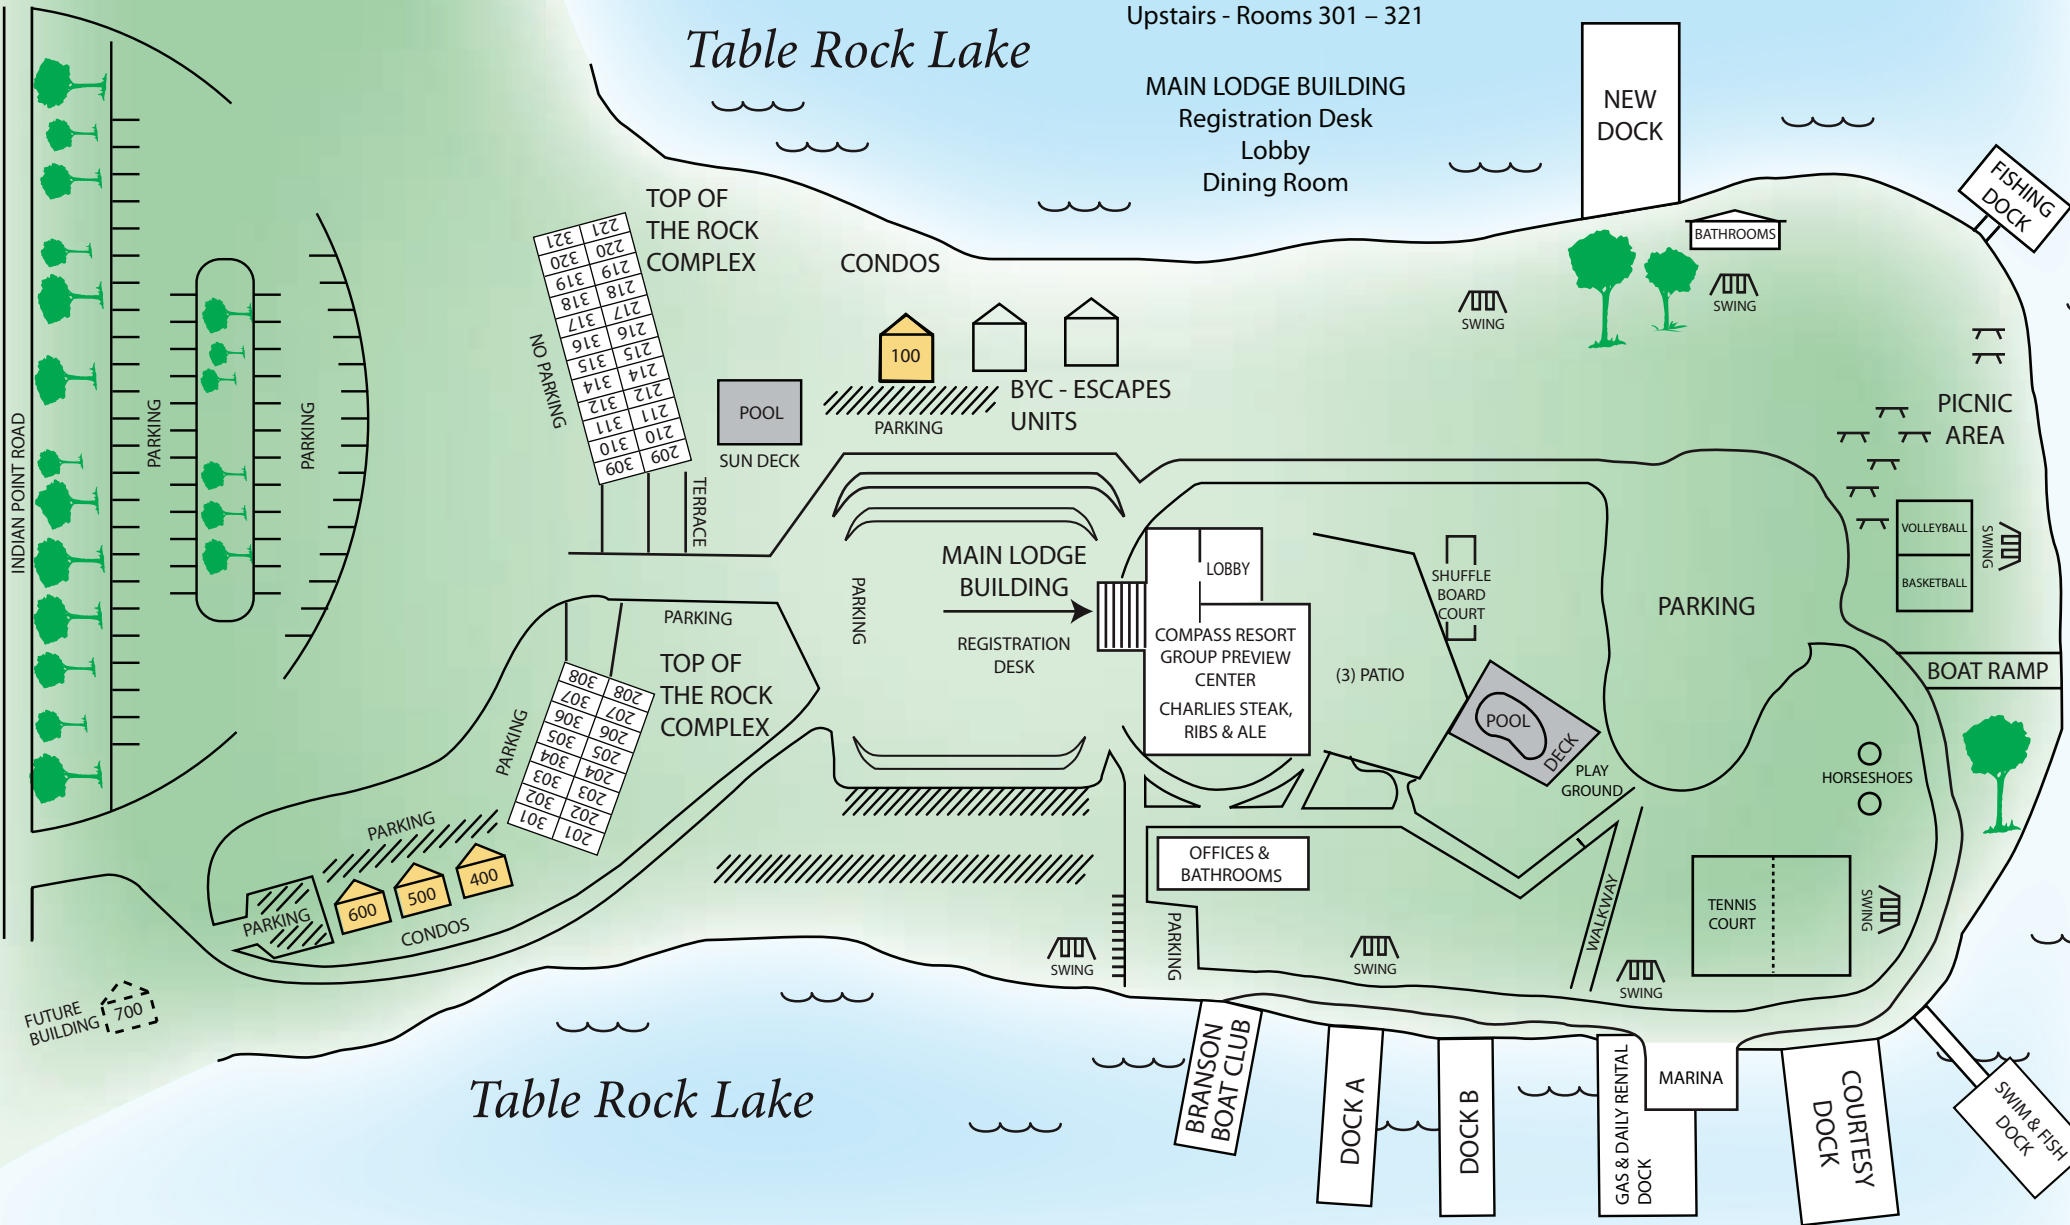

◀ Branson West
(3 Miles)

◀ Hwy. 13 &
Kimberling City

▼ Turn Here

Branson
Theatres & Attractions ▶
(4 Miles)

Table
Rock
Lake

◆◆◆◆◆
Welcome to
**Indian
Point**
Branson
Missouri
◆◆◆◆◆

**Compass
Resort
Group**

◆◆◆◆◆
611 Rock Lane Road
at Rock Lane Resort
(417) 338-0273
(Turn at the Lighthouse)

Rock Lane Resort

Home of Branson Yacht Club

Your Host on Indian Point Road
and Table Rock Lake

INDIAN POINT • 611 Rock Lane Road • Branson, MO • (417) 338-2211

TOP OF THE ROCK COMPLEX
Downstairs - Rooms 201 – 321
Upstairs - Rooms 301 – 321

Table Rock Lake

Springfield

465 - Ozark Mountain High Road

HWY 76 -

Silver Dollar City

Indian Point Rd --->

Hwy 65----->

Rock Lane Road

Table Rock Lake

TO Harrison